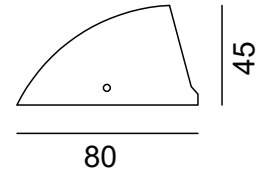

SPECIFICATIONS

Product Code	KL-W183
Power	10W
Input	220-240V
Luminous flux	720 lm
Color Temperature	2700k-6500k
Beam Angle	120°
Power factor	≥0.90
CRI	80
Finishing Colors	White/Silver Grey/Dark Grey/Black
LED Type	SMD
IP Rating	IP54 Class 1
Size	45mm*240mm*80mm
Warranty	3 years